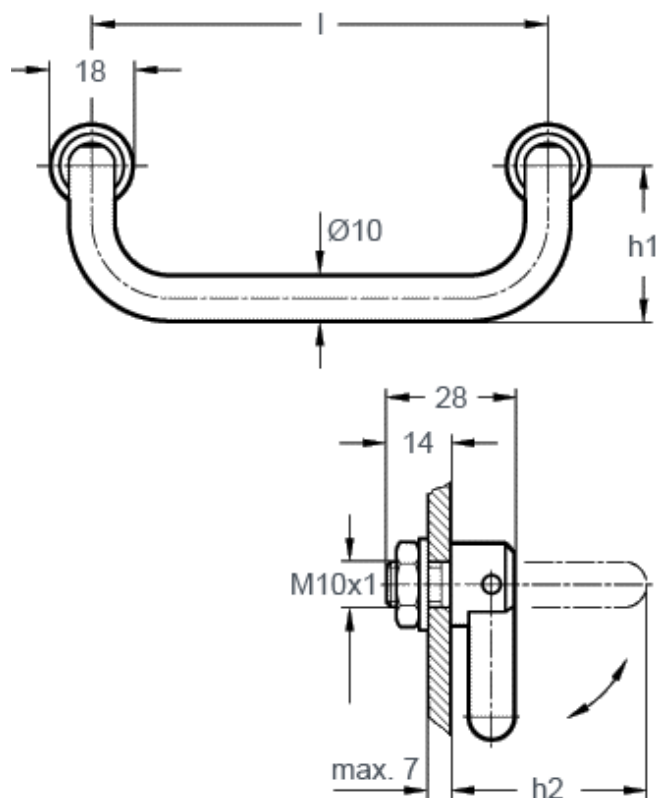

Article number: 20169051

Description: E+G Folding handle GN 425.2-100-CR

Measures

$h_1 = 34$

$h_2 = 44$

$l = 100$